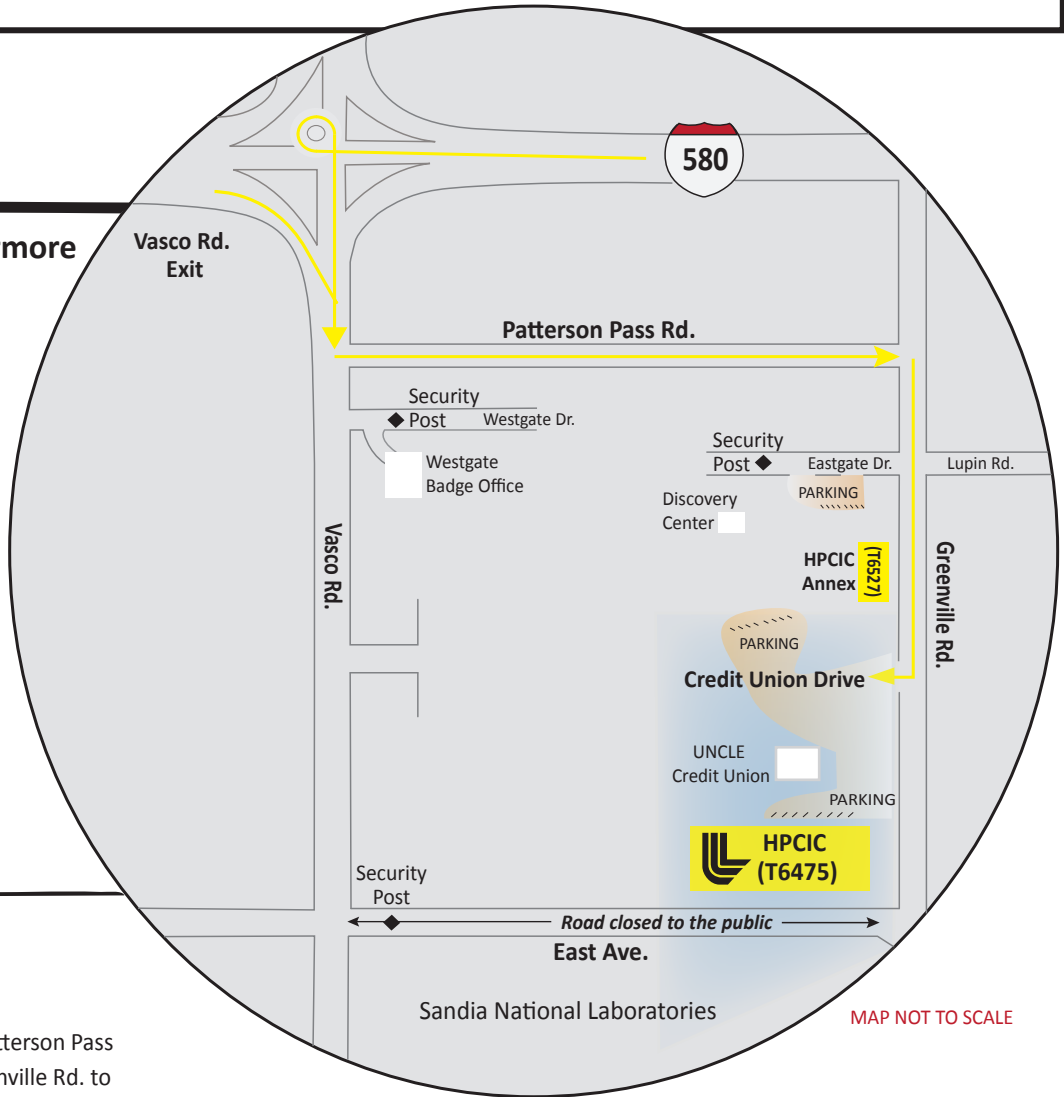

San Francisco Airport to LLNL, Livermore - Driving time: 1-1/4 hours / Distance: 52 miles
 Oakland Airport to LLNL, Livermore - Driving time: 45 minutes / Distance: 33 miles
 San Jose Airport to LLNL, Livermore - Driving time: 50 minutes / Distance: 35 miles

LAWRENCE LIVERMORE NATIONAL LABORATORY

HPC Innovation Center: (925) 424-8000

Heading East on Hwy 580, take the Vasco Rd. exit and head South on Vasco Rd. to Patterson Pass Rd. Turn left (East) on Patterson Pass Rd. to Greenville Rd. Turn right (South) on Greenville Rd. to Credit Union Drive (past the stop light at Lupin Way/East Gate Drive). Turn right on Credit Union Drive. Please do not park in the designated UNCLE Credit Union parking lot.

MAP NOT TO SCALE